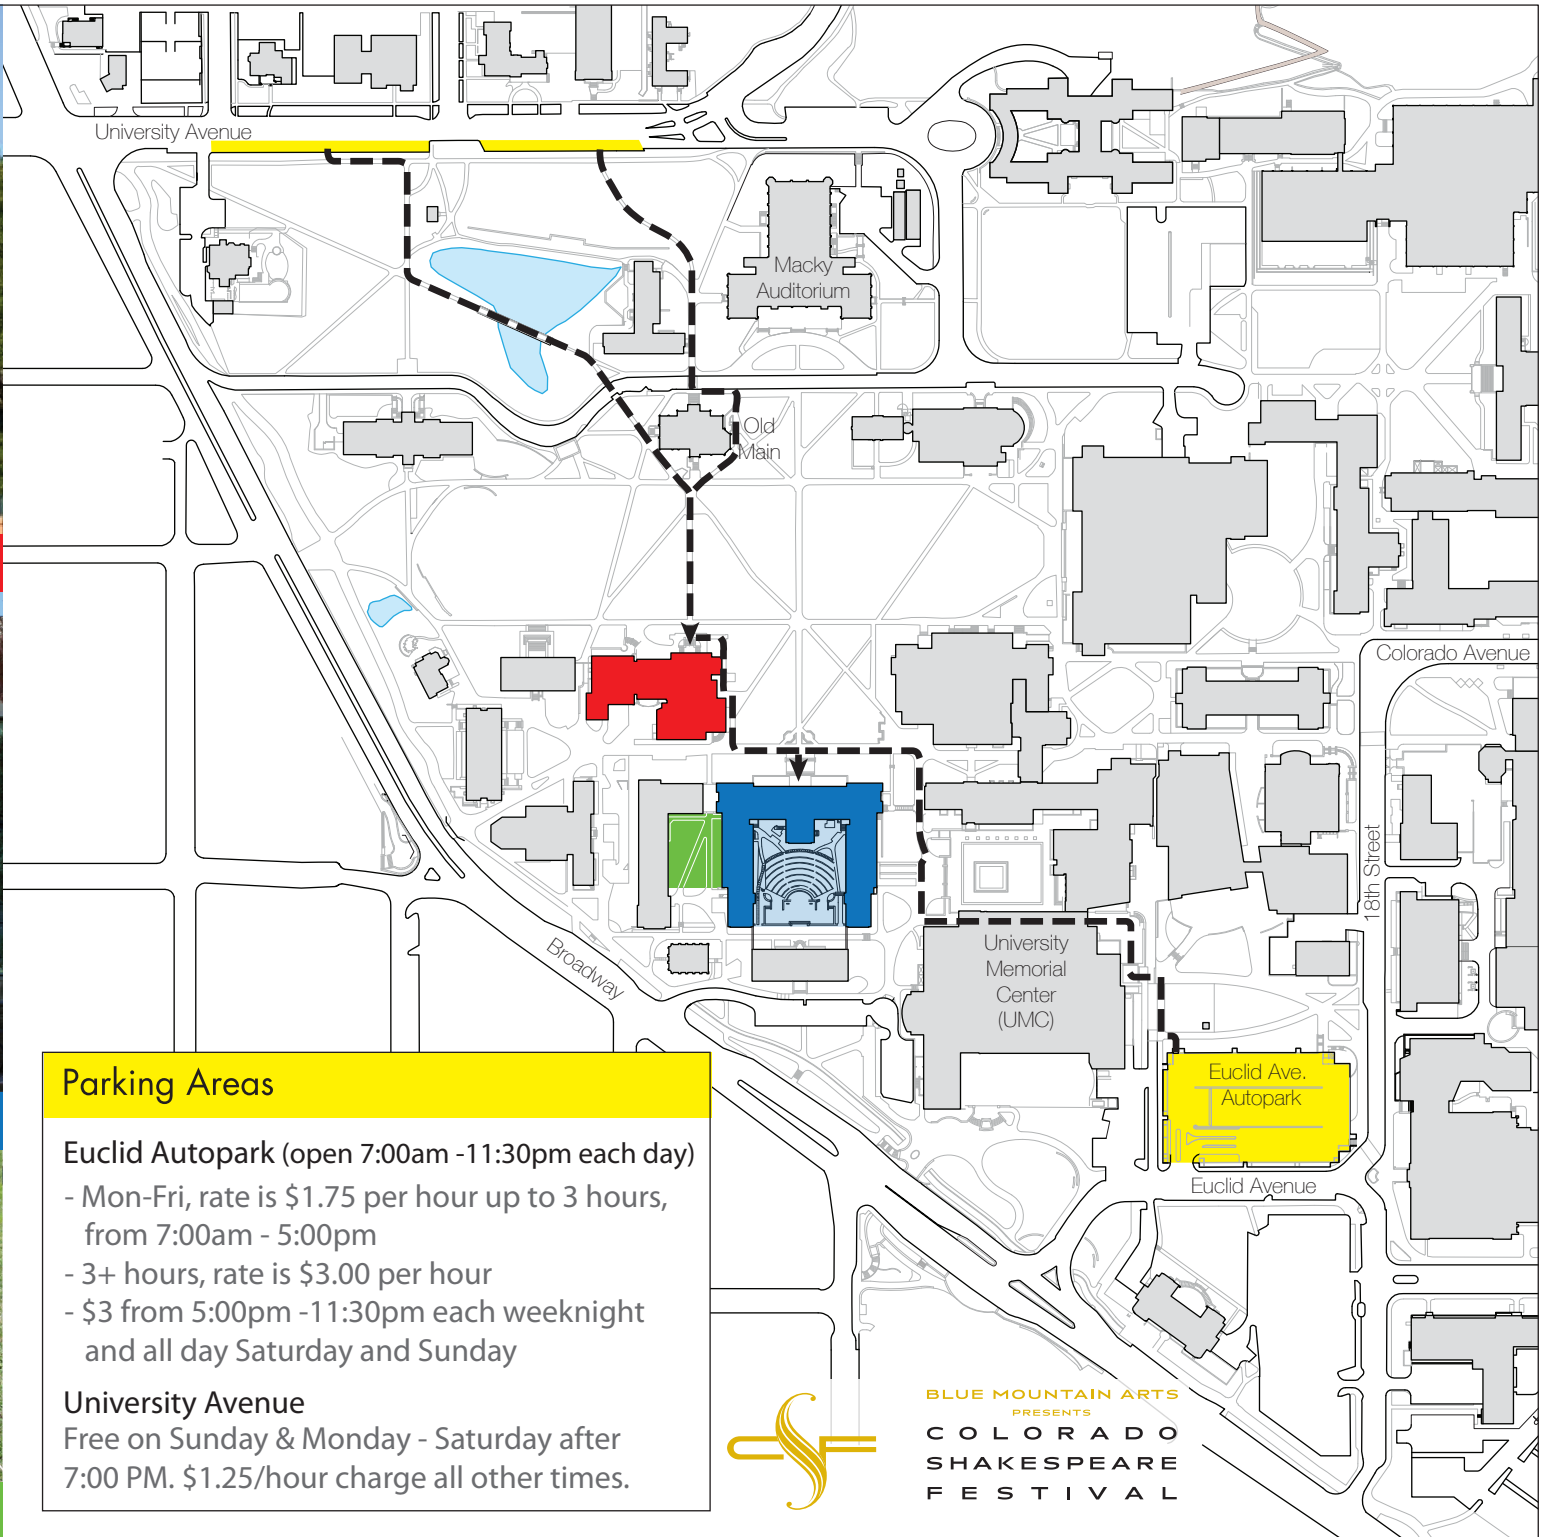

University Theatre

Hellems - Mary Rippon

Shakespeare Gardens

Parking Areas

Euclid Autopark (open 7:00am -11:30pm each day)

- Mon-Fri, rate is \$1.75 per hour up to 3 hours, from 7:00am - 5:00pm
- 3+ hours, rate is \$3.00 per hour
- \$3 from 5:00pm -11:30pm each weeknight and all day Saturday and Sunday

University Avenue

Free on Sunday & Monday - Saturday after 7:00 PM. \$1.25/hour charge all other times.

BLUE MOUNTAIN ARTS
PRESENTS
COLORADO
SHAKESPEARE
FESTIVAL